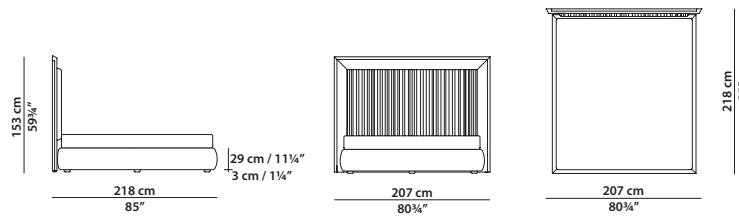

MADE IN ITALY

SIMONS | SPECIAL EDITION BELLE DE JOUR Baxter P.

187 x 218 h153

Letto. Rete 160 x 200 cm.
Bed. 160 x 200 cm spring base.

207 x 218 h153

Letto. Rete 180 x 200 cm.
Bed. 180 x 200 cm spring base.

227 x 218 h153

Letto. Rete 200 x 200 cm.
Bed. 200 x 200 cm spring base.