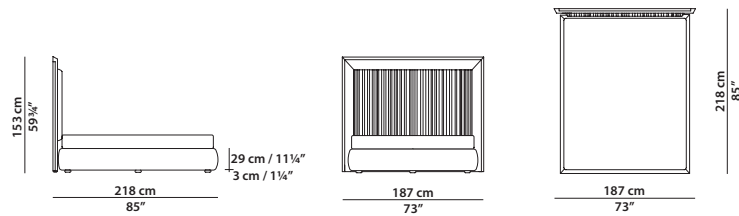

MADE IN ITALY

SIMONS | SPECIAL EDITION BELLE DE JOUR Baxter P.

187 x 218 h153

Letto. Rete 160 x 200 cm.
Bed. 160 x 200 cm spring base.

207 x 218 h153

Letto. Rete 180 x 200 cm.
Bed. 180 x 200 cm spring base.

227 x 218 h153

Letto. Rete 200 x 200 cm.
Bed. 200 x 200 cm spring base.