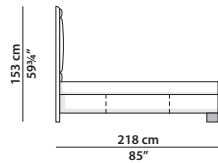

MADE IN ITALY

SIMONS Baxter P.

187 x 218 h153

Letto. Rete 160 x 200 cm.
Bed. 160 x 200 cm spring base.

26 cm / 10 1/4"
11 cm / 4 1/4"

207 x 218 h153

Letto. Rete 180 x 200 cm.
Bed. 180 x 200 cm spring base.

26 cm / 10 1/4"
11 cm / 4 1/4"

227 x 218 h153

Letto. Rete 200 x 200 cm.
Bed. 200 x 200 cm spring base.

26 cm / 10 1/4"
11 cm / 4 1/4"