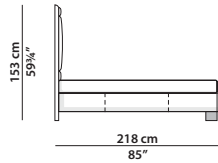

MADE IN ITALY

SIMONS Baxter P.

187 x 218 h153

Letto. Rete 160 x 200 cm.
Bed. 160 x 200 cm spring base.

26 cm / 10 1/4"
11 cm / 4 1/4"

207 x 218 h153

Letto. Rete 180 x 200 cm.
Bed. 180 x 200 cm spring base.

26 cm / 10 1/4"
11 cm / 4 1/4"

227 x 218 h153

Letto. Rete 200 x 200 cm.
Bed. 200 x 200 cm spring base.

26 cm / 10 1/4"
11 cm / 4 1/4"