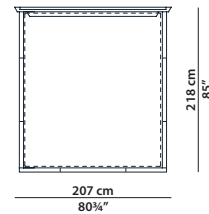

MADE IN ITALY

SIMONS Baxter P.

187 x 218 h153

Letto. Rete 160 x 200 cm.
Bed. 160 x 200 cm spring base.

26 cm / 10 1/4"
11 cm / 4 1/4"

207 x 218 h153

Letto. Rete 180 x 200 cm.
Bed. 180 x 200 cm spring base.

26 cm / 10 1/4"
11 cm / 4 1/4"

227 x 218 h153

Letto. Rete 200 x 200 cm.
Bed. 200 x 200 cm spring base.

26 cm / 10 1/4"
11 cm / 4 1/4"