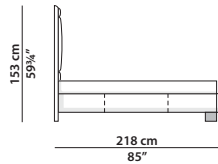

MADE IN ITALY

SIMONS Baxter P.

187 x 218 h153

Letto. Rete 160 x 200 cm.
Bed. 160 x 200 cm spring base.

26 cm / 10 1/4"
11 cm / 4 1/4"

207 x 218 h153

Letto. Rete 180 x 200 cm.
Bed. 180 x 200 cm spring base.

26 cm / 10 1/4"
11 cm / 4 1/4"

227 x 218 h153

Letto. Rete 200 x 200 cm.
Bed. 200 x 200 cm spring base.

26 cm / 10 1/4"
11 cm / 4 1/4"