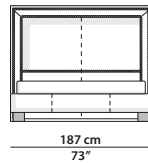

MADE IN ITALY

SIMONS Baxter P.

187 x 218 h153

Letto. Rete 160 x 200 cm.
Bed. 160 x 200 cm spring base.

26 cm / 10 1/4"
11 cm / 4 1/4"

207 x 218 h153

Letto. Rete 180 x 200 cm.
Bed. 180 x 200 cm spring base.

26 cm / 10 1/4"
11 cm / 4 1/4"

227 x 218 h153

Letto. Rete 200 x 200 cm.
Bed. 200 x 200 cm spring base.

26 cm / 10 1/4"
11 cm / 4 1/4"