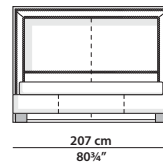

MADE IN ITALY

SIMONS Baxter P.

187 x 218 h153

Letto. Rete 160 x 200 cm.
Bed. 160 x 200 cm spring base.

26 cm / 10 1/4"
11 cm / 4 1/4"

207 x 218 h153

Letto. Rete 180 x 200 cm.
Bed. 180 x 200 cm spring base.

26 cm / 10 1/4"
11 cm / 4 1/4"

227 x 218 h153

Letto. Rete 200 x 200 cm.
Bed. 200 x 200 cm spring base.

26 cm / 10 1/4"
11 cm / 4 1/4"