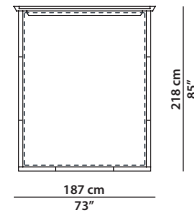

MADE IN ITALY

SIMONS Baxter P.

187 x 218 h153

Letto. Rete 160 x 200 cm.
Bed. 160 x 200 cm spring base.

26 cm / 10 1/4"
11 cm / 4 1/4"

207 x 218 h153

Letto. Rete 180 x 200 cm.
Bed. 180 x 200 cm spring base.

26 cm / 10 1/4"
11 cm / 4 1/4"

227 x 218 h153

Letto. Rete 200 x 200 cm.
Bed. 200 x 200 cm spring base.

26 cm / 10 1/4"
11 cm / 4 1/4"