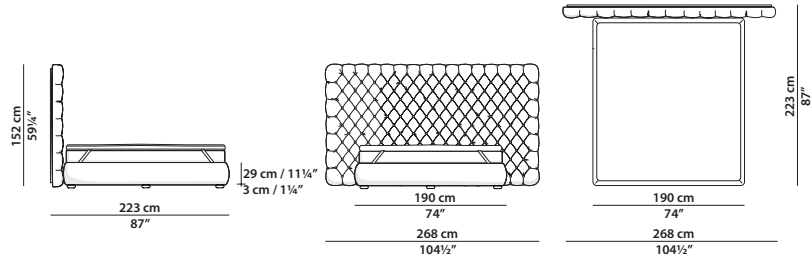

MADE IN ITALY

HEAVEN Ottoperotto

268 x 13 h152

Testata. Headboard.

170 x 210 h32

Sommier. Rete 160 x 200 cm.
Sommier. 160 x 200 cm spring base.

190 x 210 h32

Sommier. Rete 180 x 200 cm.
Sommier. 180 x 200 cm spring base.

210 x 210 h32

Sommier. Rete 200 x 200 cm.
Sommier. 200 x 200 cm spring base.

268 x 223 h152

Letto. Rete 160 x 200 cm.
Bed. 160 x 200 cm spring base.

MADE IN ITALY

HEAVEN Ottoperotto

268 x 223 h152

Letto. Rete 180 x 200 cm.
Bed. 180 x 200 cm spring base.

268 x 223 h152

Letto. Rete 200 x 200 cm.
Bed. 200 x 200 cm spring base.