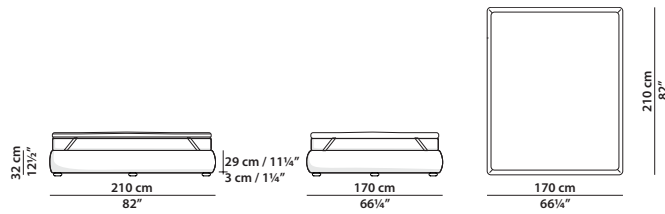

MADE IN ITALY

HEAVEN Ottoperotto

268 x 13 h152

Testata. Headboard.

170 x 210 h32

Sommier. Rete 160 x 200 cm.
Sommier. 160 x 200 cm spring base.

190 x 210 h32

Sommier. Rete 180 x 200 cm.
Sommier. 180 x 200 cm spring base.

210 x 210 h32

Sommier. Rete 200 x 200 cm.
Sommier. 200 x 200 cm spring base.

268 x 223 h152

Letto. Rete 160 x 200 cm.
Bed. 160 x 200 cm spring base.

MADE IN ITALY

HEAVEN Ottoperotto

268 x 223 h152

Letto. Rete 180 x 200 cm.
Bed. 180 x 200 cm spring base.

268 x 223 h152

Letto. Rete 200 x 200 cm.
Bed. 200 x 200 cm spring base.