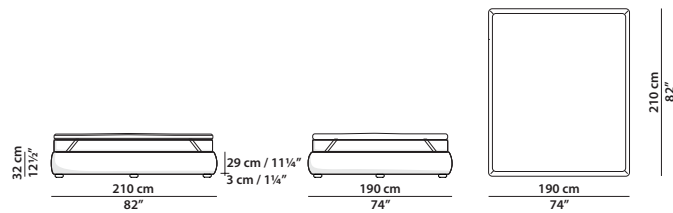

MADE IN ITALY

HEAVEN Ottoperotto

268 x 13 h152

Testata. Headboard.

170 x 210 h32

Sommier. Rete 160 x 200 cm.
Sommier. 160 x 200 cm spring base.

190 x 210 h32

Sommier. Rete 180 x 200 cm.
Sommier. 180 x 200 cm spring base.

210 x 210 h32

Sommier. Rete 200 x 200 cm.
Sommier. 200 x 200 cm spring base.

268 x 223 h152

Letto. Rete 160 x 200 cm.
Bed. 160 x 200 cm spring base.

MADE IN ITALY

HEAVEN Ottoperotto

268 x 223 h152

Letto. Rete 180 x 200 cm.
Bed. 180 x 200 cm spring base.

268 x 223 h152

Letto. Rete 200 x 200 cm.
Bed. 200 x 200 cm spring base.