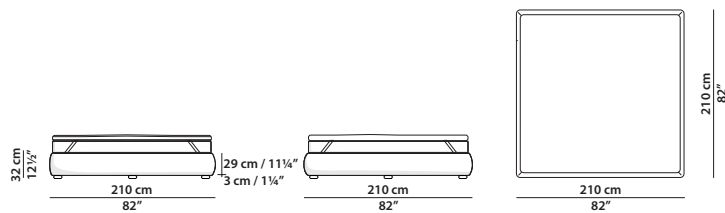

MADE IN ITALY

HEAVEN Ottoperotto

268 x 13 h152

Testata. Headboard.

170 x 210 h32

Sommier. Rete 160 x 200 cm.
Sommier. 160 x 200 cm spring base.

190 x 210 h32

Sommier. Rete 180 x 200 cm.
Sommier. 180 x 200 cm spring base.

210 x 210 h32

Sommier. Rete 200 x 200 cm.
Sommier. 200 x 200 cm spring base.

268 x 223 h152

Letto. Rete 160 x 200 cm.
Bed. 160 x 200 cm spring base.

MADE IN ITALY

HEAVEN Ottoperotto

268 x 223 h152

Letto. Rete 180 x 200 cm.
Bed. 180 x 200 cm spring base.

268 x 223 h152

Letto. Rete 200 x 200 cm.
Bed. 200 x 200 cm spring base.