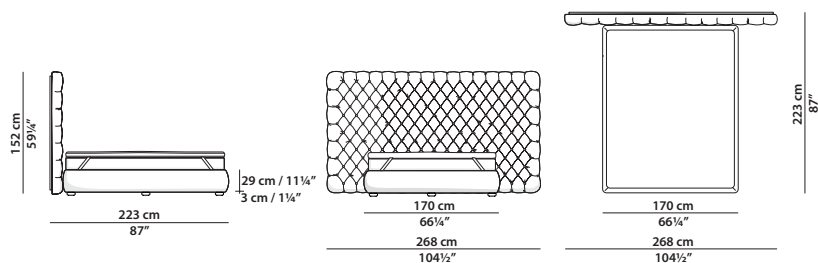

MADE IN ITALY

HEAVEN Ottoperotto

268 x 13 h152

Testata. Headboard.

170 x 210 h32

Sommier. Rete 160 x 200 cm.
Sommier. 160 x 200 cm spring base.

190 x 210 h32

Sommier. Rete 180 x 200 cm.
Sommier. 180 x 200 cm spring base.

210 x 210 h32

Sommier. Rete 200 x 200 cm.
Sommier. 200 x 200 cm spring base.

268 x 223 h152

Letto. Rete 160 x 200 cm.
Bed. 160 x 200 cm spring base.

MADE IN ITALY

HEAVEN Ottoperotto

268 x 223 h152

Letto. Rete 180 x 200 cm.
Bed. 180 x 200 cm spring base.

268 x 223 h152

Letto. Rete 200 x 200 cm.
Bed. 200 x 200 cm spring base.