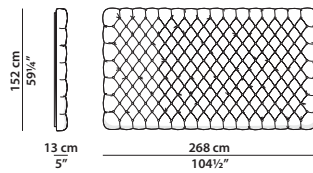

MADE IN ITALY

HEAVEN Ottoperotto

268 x 13 h152

Testata. Headboard.

170 x 210 h32

Sommier. Rete 160 x 200 cm.
Sommier. 160 x 200 cm spring base.

190 x 210 h32

Sommier. Rete 180 x 200 cm.
Sommier. 180 x 200 cm spring base.

210 x 210 h32

Sommier. Rete 200 x 200 cm.
Sommier. 200 x 200 cm spring base.

268 x 223 h152

Letto. Rete 160 x 200 cm.
Bed. 160 x 200 cm spring base.

MADE IN ITALY

HEAVEN Ottoperotto

268 x 223 h152

Letto. Rete 180 x 200 cm.
Bed. 180 x 200 cm spring base.

268 x 223 h152

Letto. Rete 200 x 200 cm.
Bed. 200 x 200 cm spring base.