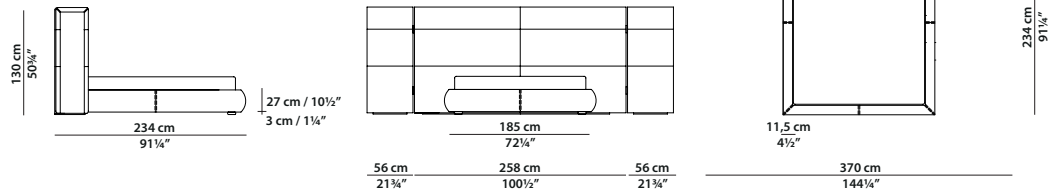

MADE IN ITALY

COUCHE EXTRA Baxter P.

370 x 234 h130

Letto. Bed.

370 x 234 h130

Letto. Bed.

370 x 234 h130

Letto. Bed.