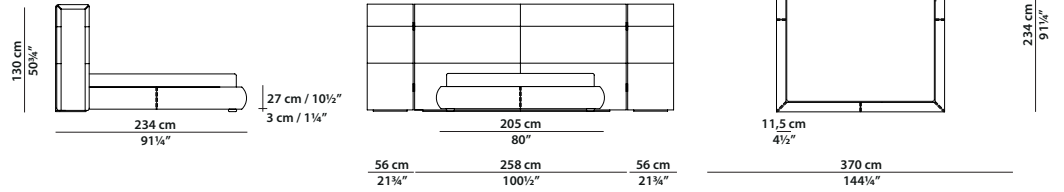

MADE IN ITALY

COUCHE EXTRA Baxter P.

370 x 234 h130

Letto. Bed.

370 x 234 h130

Letto. Bed.

370 x 234 h130

Letto. Bed.