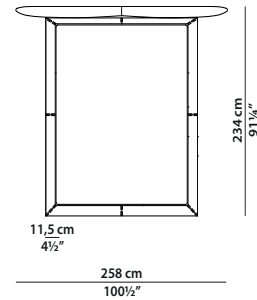

MADE IN ITALY

COUCHE Baxter P.

258 x 234 h130

Letto. Bed.

258 x 234 h130

Letto. Bed.

258 x 234 h130

Letto. Bed.