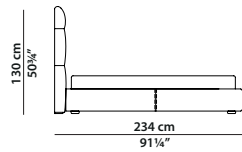

MADE IN ITALY

COUCHE Baxter P.

258 x 234 h130

Letto. Bed.

258 x 234 h130

Letto. Bed.

258 x 234 h130

Letto. Bed.