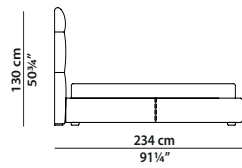

MADE IN ITALY

COUCHE Baxter P.

258 x 234 h130

Letto. Bed.

258 x 234 h130

Letto. Bed.

258 x 234 h130

Letto. Bed.