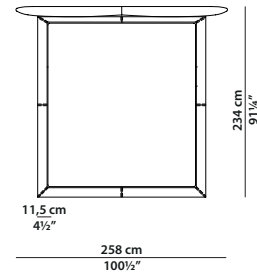

MADE IN ITALY

COUCHE Baxter P.

258 x 234 h130

Letto. Bed.

258 x 234 h130

Letto. Bed.

258 x 234 h130

Letto. Bed.