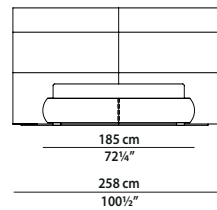

MADE IN ITALY

COUCHE Baxter P.

258 x 234 h130

Letto. Bed.

258 x 234 h130

Letto. Bed.

258 x 234 h130

Letto. Bed.