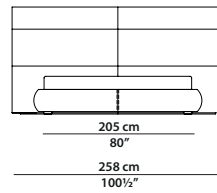

MADE IN ITALY

COUCHE Baxter P.

258 x 234 h130

Letto. Bed.

258 x 234 h130

Letto. Bed.

258 x 234 h130

Letto. Bed.