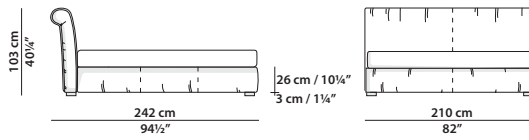

MADE IN ITALY

ALFRED SOFT Marco Milisich

190 x 242 h103

Letto. Bed.

210 x 242 h103

Letto. Bed.

230 x 242 h103

Letto. Bed.