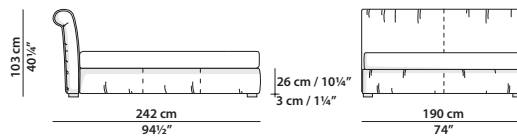

MADE IN ITALY

ALFRED SOFT Marco Milisich

190 x 242 h103

Letto. Bed.

210 x 242 h103

Letto. Bed.

230 x 242 h103

Letto. Bed.