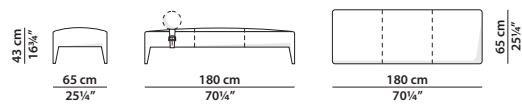

MADE IN ITALY

FREUD Baxter P.

180 x 65 h43

Panca. Bench.

65 Ø22

Rullo. Roll.